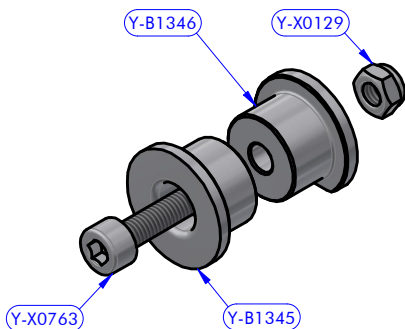

Cod.Y-BA225
Caps kit

PART LIST			
CODE	DESCRIPTION	MATERIAL	Q.TY
07016A	Sheave	Aluminium	1
Y-B1157	Cheekplate	Aluminium	1
Y-BA225	Caps kit	Various	1
Y-X0017	Bushing	Plastic	3
PART LIST - Y-BA225			
CODE	DESCRIPTION	MATERIAL	Q.TY
Y-B1345	Cap	Aluminium	1
Y-B1346	Cap	Aluminium	1
Y-X0129	Self-Locking nut	S.Steel	1
Y-X0763	Screw	S.Steel	1

antal

Mast Block D070 Reinforced

00718Z

30/09/2022

01

DATE

REV.

18091697